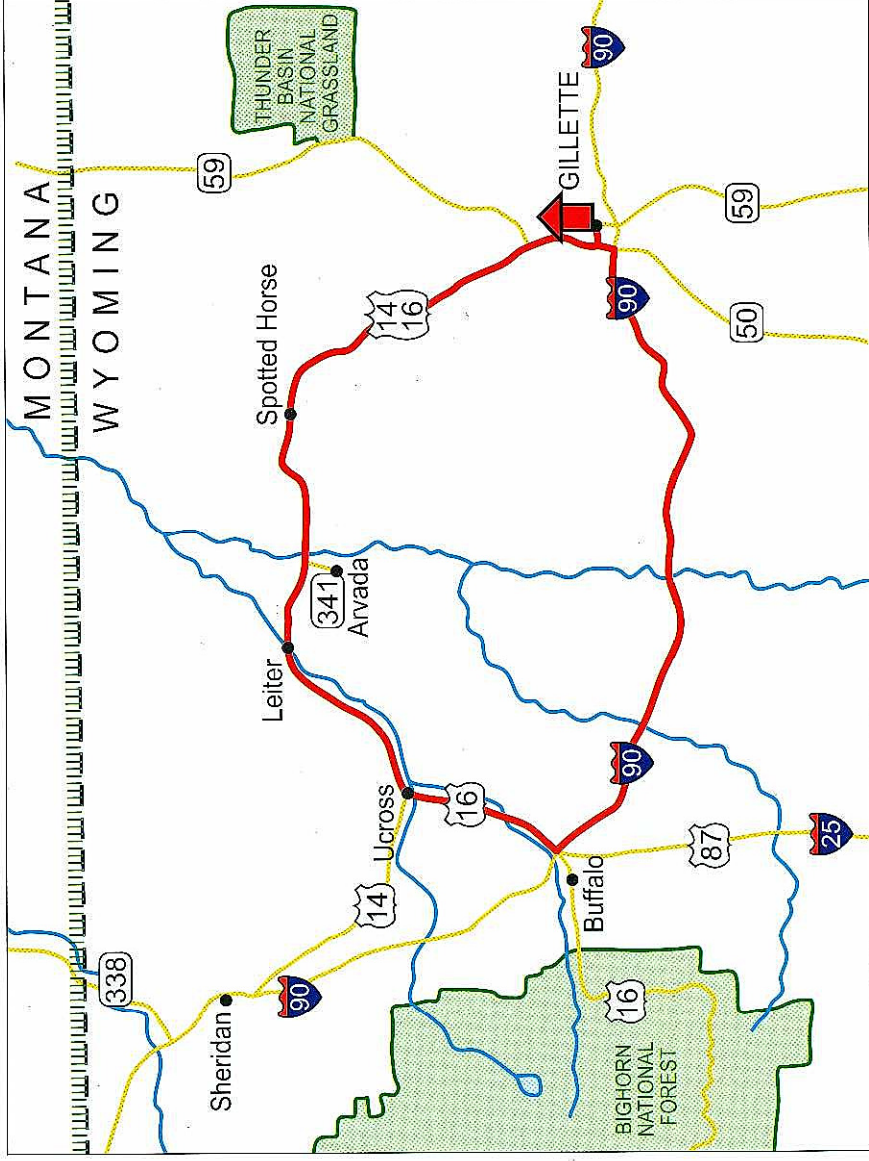

Tour 3 app. 167 miles

May/June ISSUE '05

Gillette - Day 3: Going West on I 90

	At Ucross left on 16
	In Buffalo right on 196 Airport RD.
	From Airport RD. left on BUS. 90
	right on I90

- Roundtrip
- Interstate & Freeway
- Border
- Larger Cities

Tour 4 app. 237 miles

May/June ISSUE '05

Gillette - Day 4: Going West on I 90

	In Buffalo left on Business 90
	left on Business 25
	right on 196
	In Kaycee left on 192
	left on 387
	in Reno JCT. right on 59
	left on 450
	left on Hilight RD.
	left on Haight RD.
	right on 59