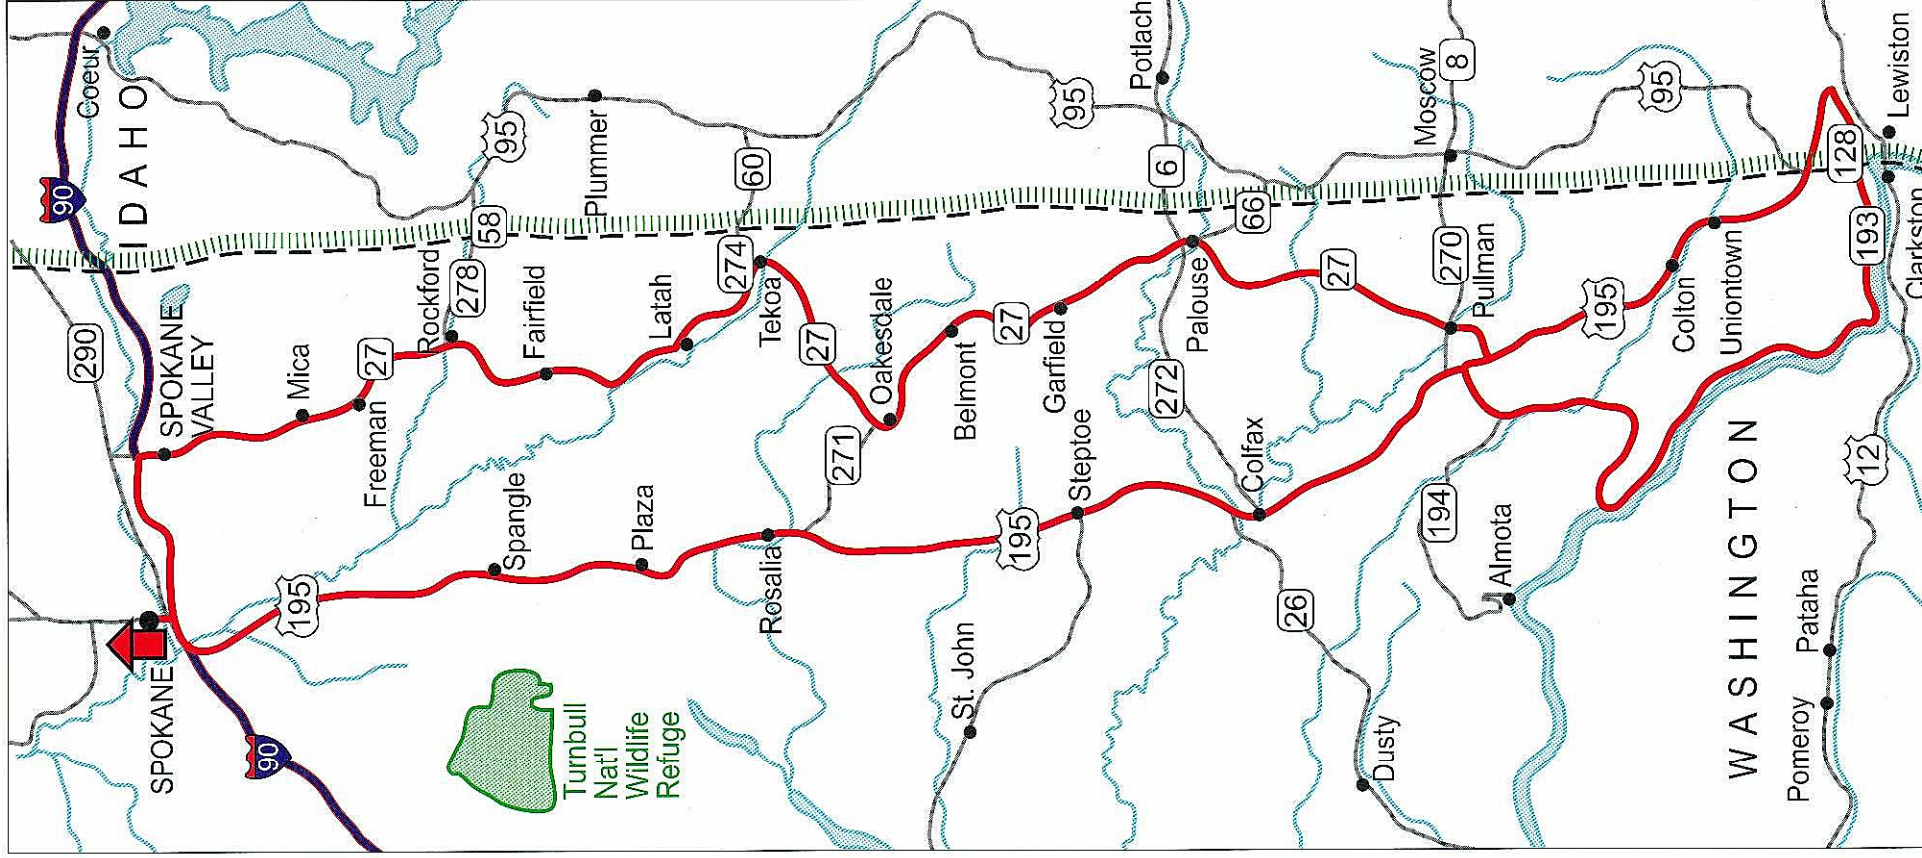

## Tour 2

### Shamrock Tour: Spokane, WA

November/December **ISSUE '05**

From 1-40 East

↑	N. Pines Road
↓	on WA 27
↑	In Pullman on US 195
↘	on US 95
↑	Old Spiral Highway
↘	on ID 128 Wawawai River Road
↑	Wawawai Grade Road becomes Wawawai Road
↘	on US 195

Roundtrip

Interstate

Freeway

Larger Cities