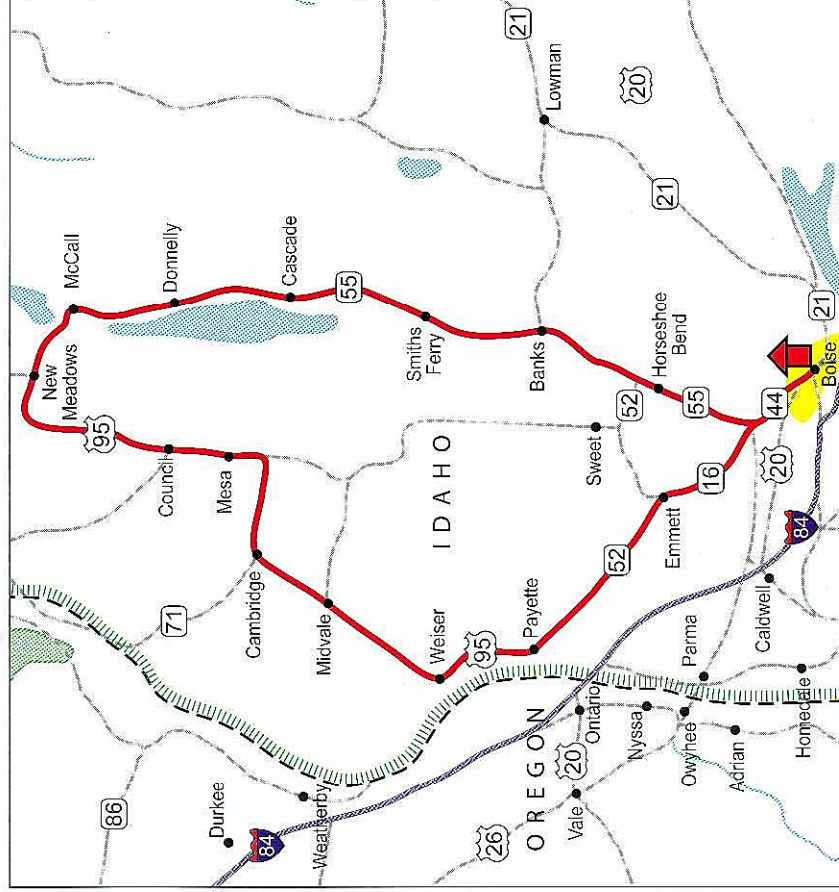

Tour 3

Shamrock Tour®: Boise, ID (appx. 157 miles) May/June ISSUE '07

- Roundtrip
- Border
- Interstate
- Freeway
- Larger Cities

©2007 European Creative Communication, Inc.

START: Boise Route I-84 East	
	Idaho 21
	Banks-Lowman Rd
	Idaho 55
	Idaho 52
	Idaho 16
	Idaho 44
Back to Boise	

Tour 4

Shamrock Tour®: Boise, ID (appx. 283 miles) May/June ISSUE '07

START: Boise
Idaho 44

	Idaho 55
	U.S. 95
	Idaho 52
	Idaho 16
	Idaho 44

Back to Boise

©2007 European Creative Communication, Inc.