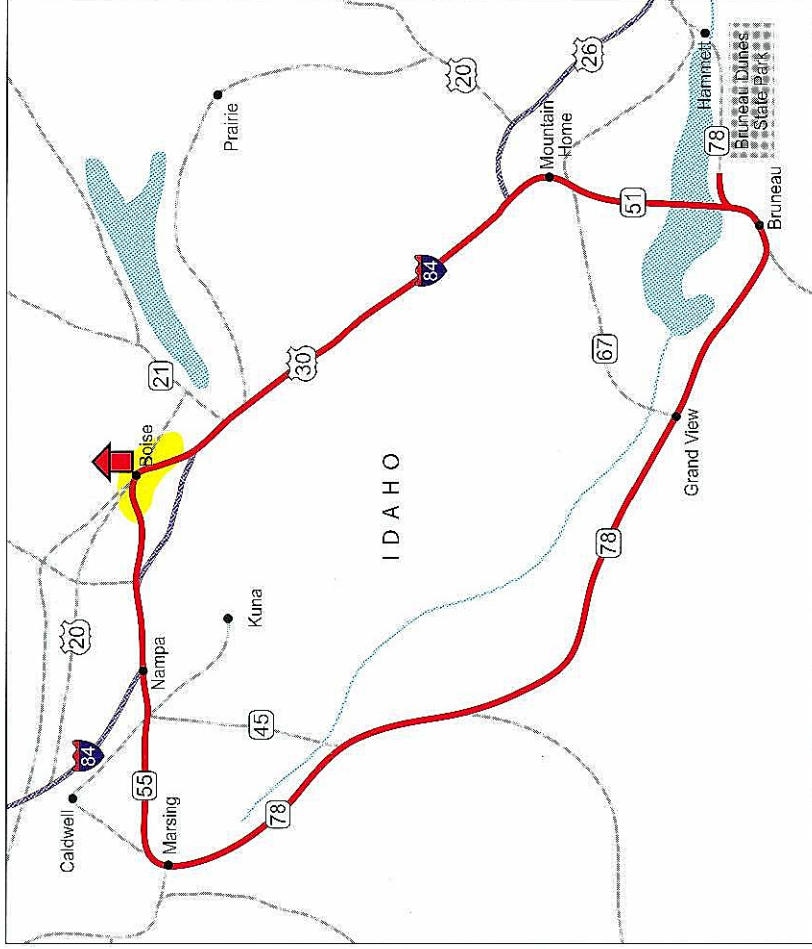

Tour 1

Shamrock Tour®: Boise, ID (appx. 174 miles)
May/June ISSUE '07

- Roundtrip
- Interstate
- Freeway
- Border
- Larger Cities

Road Motorcycle
 TOURING & TRAVEL
TRUNNER

©2007 European Creative Communication, Inc.

START Boise Route I-84 East	↶	Idaho 51
↶	↶	Idaho 78 to Bruneau Dunes State Park
↶	↶	Idaho 51/78
↶	↶	Idaho 78
↶	↶	Idaho 55
↶	↶	I-84
Back to Boise		

Tour 2

Shamrock Tour®: Boise, ID (appx. 352 miles)
May/June ISSUE '07

START Boise Route I-84 East	↶	Idaho 20
↶	↶	Idaho 75
↶	↶	Idaho 21
↶	↶	I-84
Back to Boise		

©2007 European Creative Communication, Inc.

Road Motorcycle
 TOURING & TRAVEL
TRUNNER