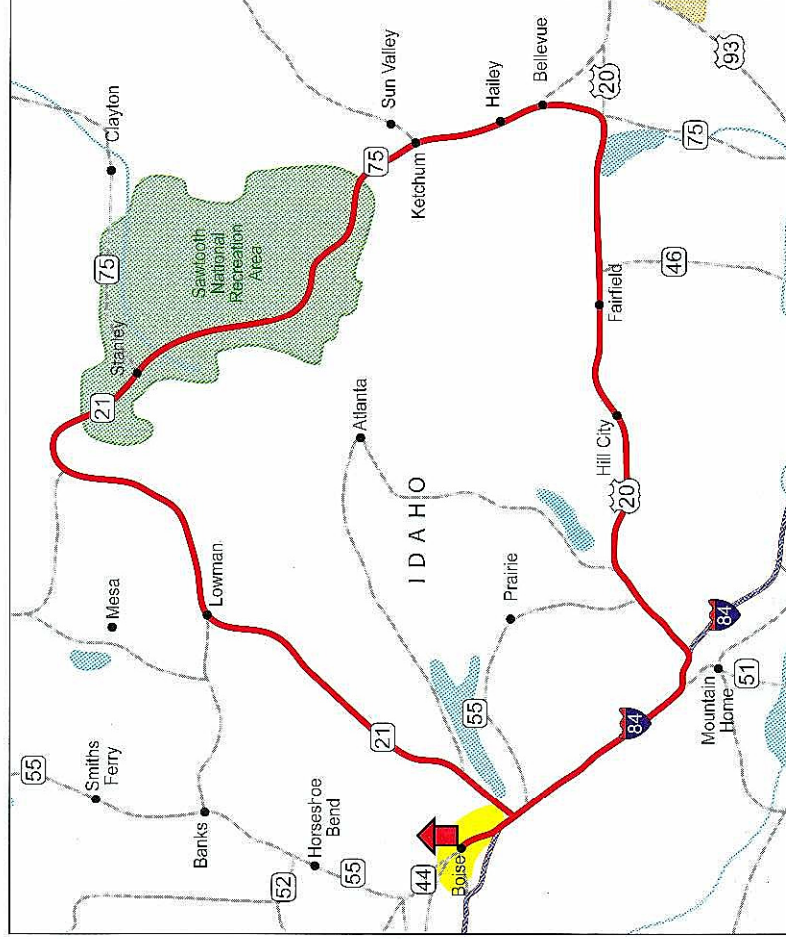

Tour 1

Shamrock Tour®: Boise, ID (appx. 174 miles)
May/June ISSUE '07

- Roundtrip
- Interstate
- Freeway
- Border
- Larger Cities

Road Motorcycle
 TOURING & TRAVEL
TRUNNER

©2007 European Creative Communication, Inc.

START Boise Route I-84 East	↶	Idaho 51
↶	↶	Idaho 78 to Bruneau Dunes State Park
↶	↶	Idaho 51/78
↶	↶	Idaho 78
↶	↶	Idaho 55
↶	↶	I-84
Back to Boise		

Tour 2

Shamrock Tour®: Boise, ID (appx. 352 miles)
May/June ISSUE '07

START Boise Route I-84 East	↶	Idaho 20
↶	↶	Idaho 75
↶	↶	Idaho 21
↶	↶	I-84
Back to Boise		

©2007 European Creative Communication, Inc.

Road Motorcycle
 TOURING & TRAVEL
TRUNNER